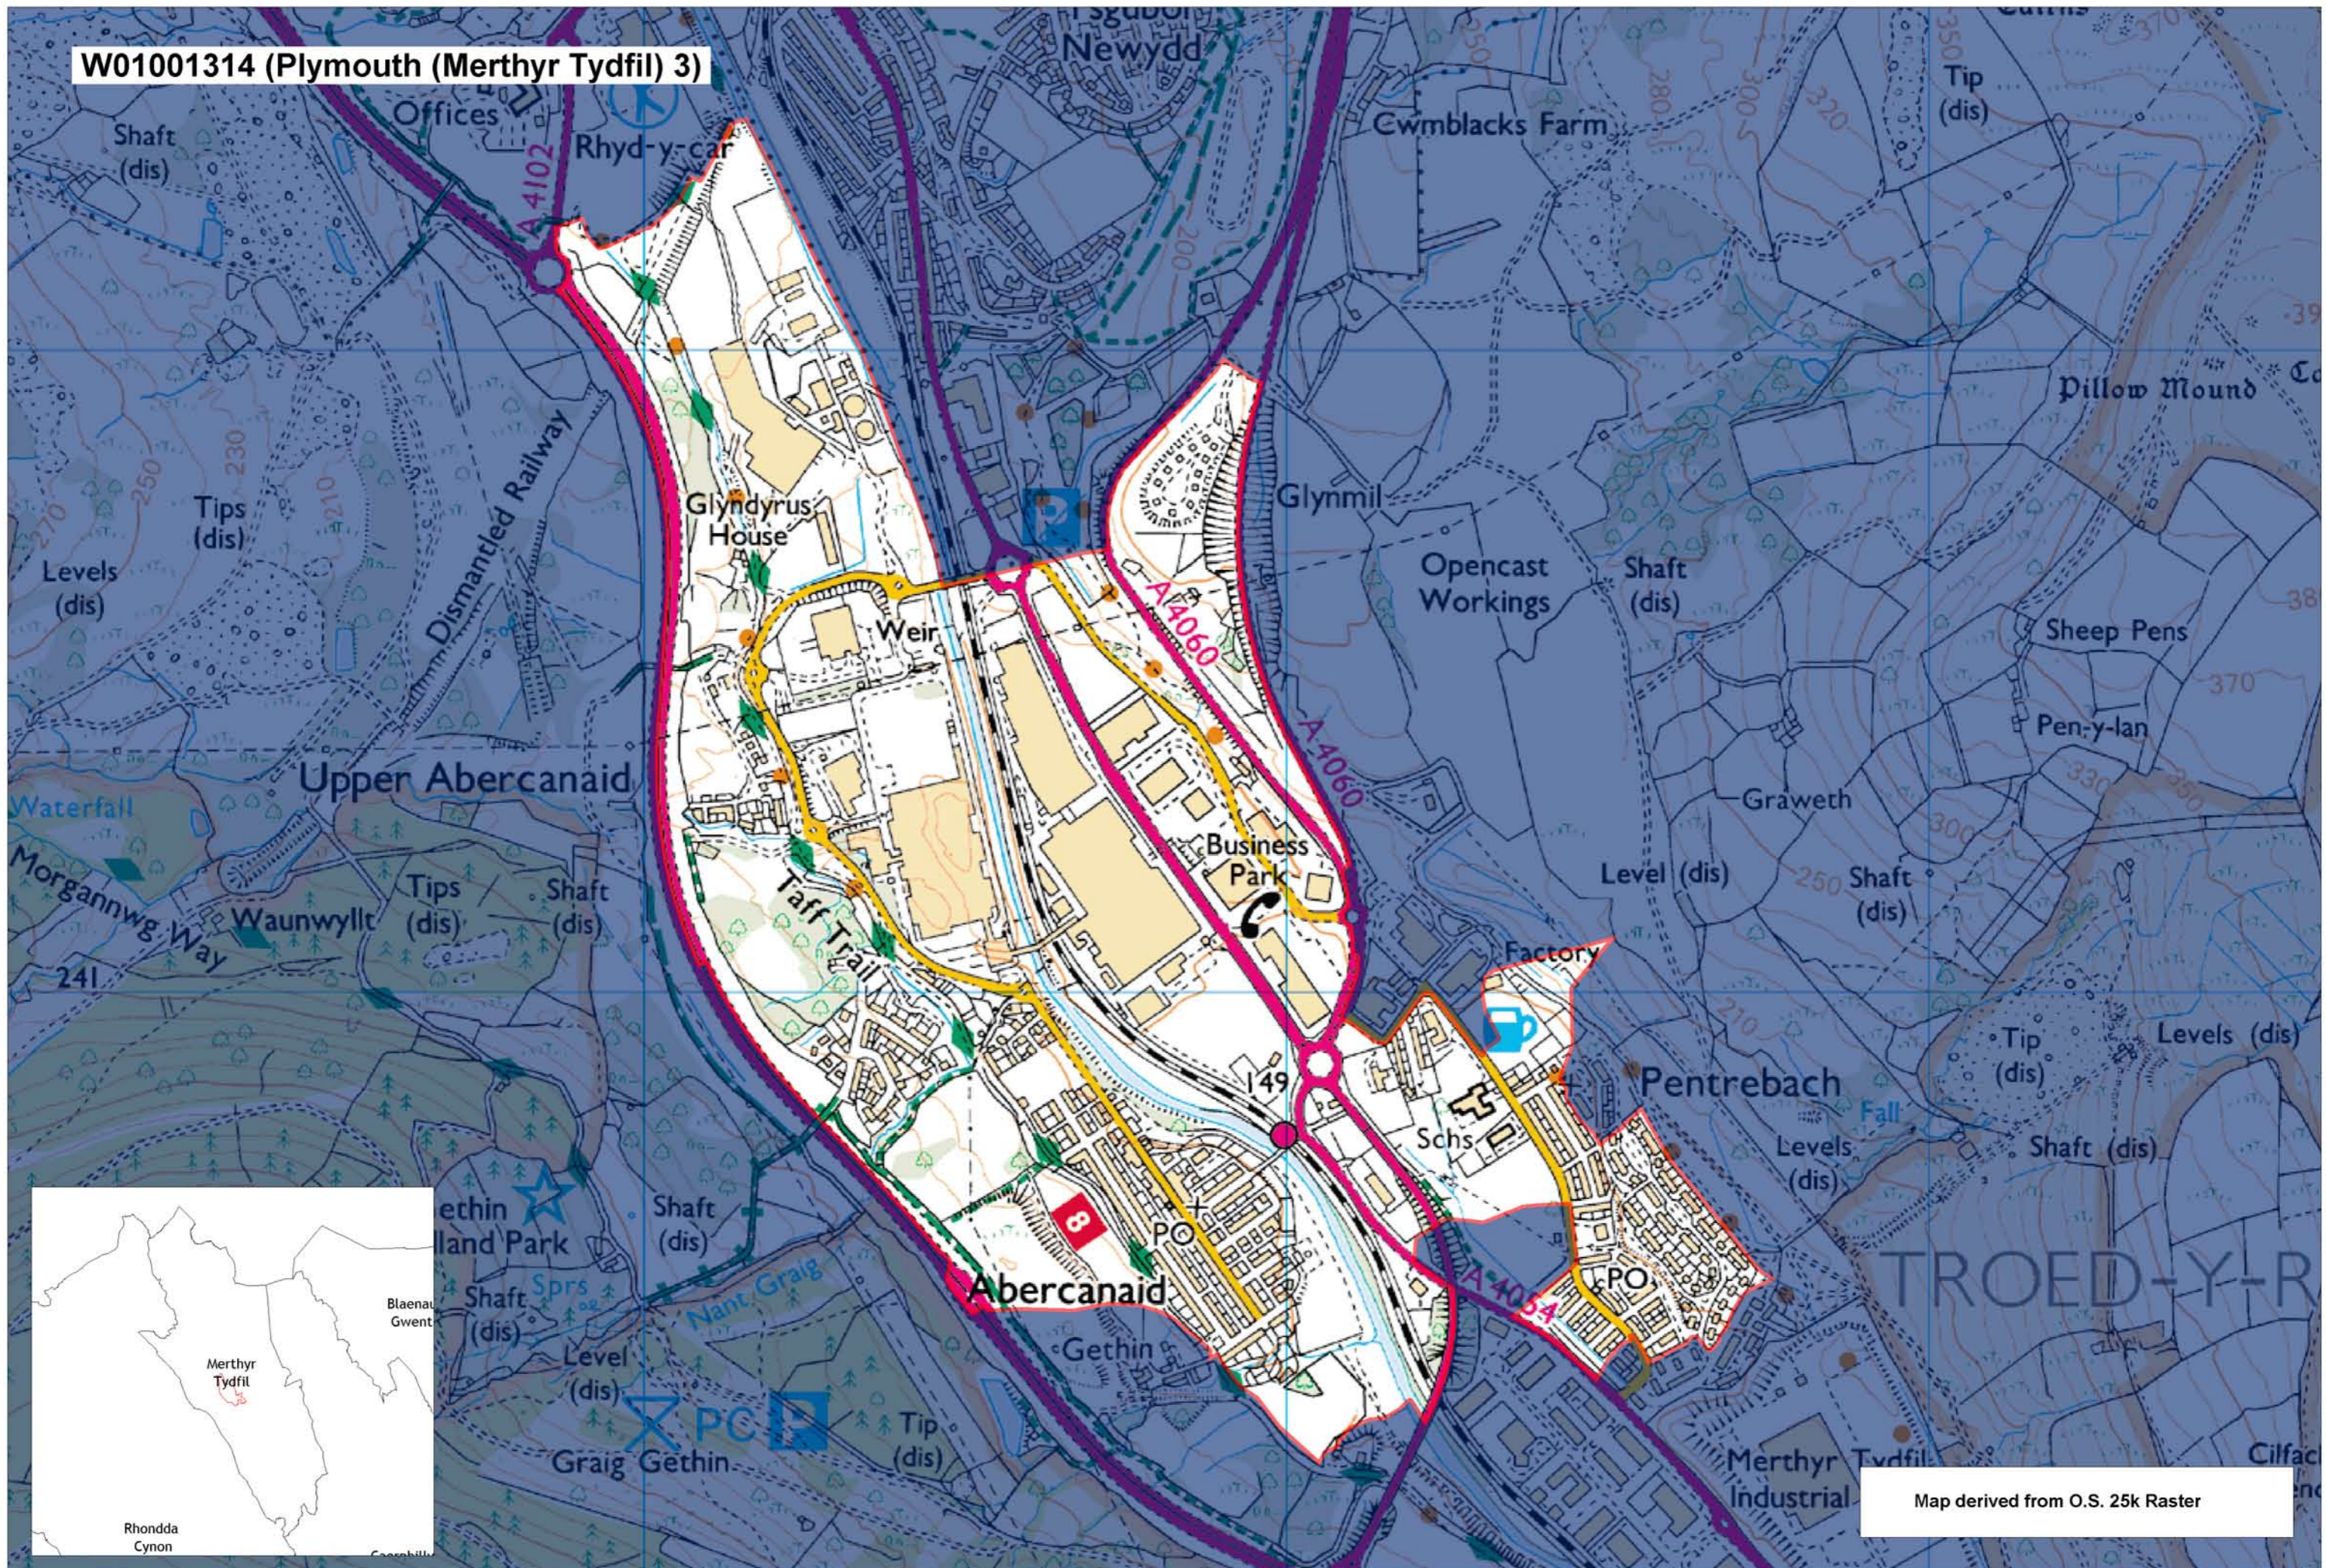

W01001314 (Plymouth (Merthyr Tydfil) 3)

Map derived from O.S. 25k Raster